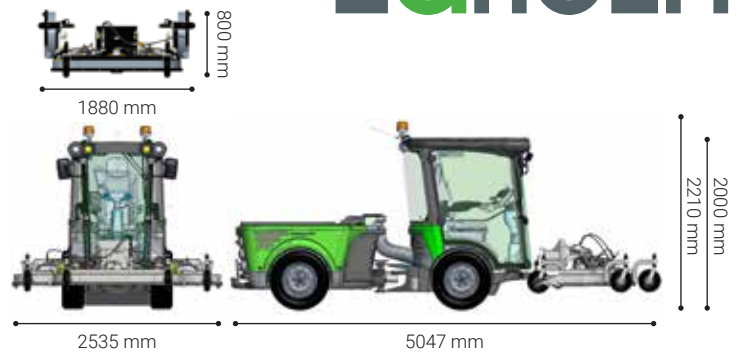

Triplex rotary mower 2500

- City Ranger 3070

Standard equipment:

- Hydraulic controlled cutting wings** From the joystick in the cabin, the wings of the cutter can be adjusted according to your needs: both wings up, down or individual positions. Thereby, the cutting width can be adjusted to the task when you have a narrower space or when a larger lawn needs to be mowed. The possibility of making the width smaller with wings in an upright position is also an advantage during transport to and from the task.
- Hydraulic tipping function** From the joystick in the cabin, the cutter can be tipped for easy cleaning and maintenance of the cutter or, if wished, a change of blades.
- Manual height adjustment** The cutting height can be adjusted by moving the height rings on each of the wheels on the mower.
- Specially developed blades** The cutter is as standard equipped with specially developed 4-in-1 blades which ensure a nice cutting result.
- Piano wheels** Piano wheels (6 pcs.) move the cutter in line with the manoeuvring.
- Reverse function** The machine provides the absolute best conditions for air supply and cooling by means of temporary air reversal through the cooling unit, which blows away any grass inside the intake grid.

Technical specifications

Dimensions		
Length	mm	5047
Width	mm	1880-2535
Height / with beacon	mm	2000 / 2210
Storage dimensions		
Length	mm	1550
Width	mm	1880-2535
Height	mm	500
Weight		
Weight (rotary mower)	kg	365
Performance		
Ground clearance below mower	mm	250
No. of mower blades	pcs.	5
Cutting width, both wings down	mm	2480
Cutting width, one wing down	mm	2007
Cutting width, both wings up	mm	1533
Adjustable cutting height	mm	30-80
Theoretical mowing area	m ² /h	24800
Max. recommended operating speed		
Rotary mower *	km/h	10
* Depends on grass and height		
Noise level		
Noise level - outside LwA (2000/14/EC)	dB(A)	N/A
CE certified according to EU directive		