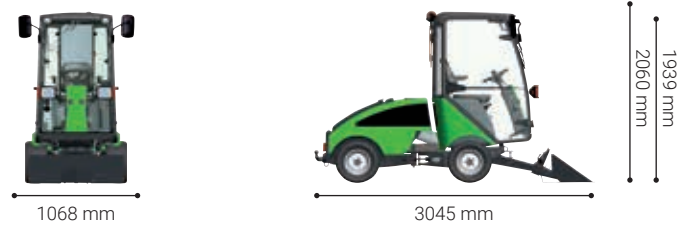

Tipping shovel - City Ranger 2260

Technical specifications

Dimensions

Length	mm	3045
Width	mm	1068
Height with cabin / roll bar (ROPS)	mm	1939 / 2060

Storage dimensions

Length	mm	705
Width	mm	1045
Height	mm	405

Weight

Weight (tipping shovel)	kg	40
-------------------------	----	----

Performance

Volume	l	66
Lifting capacity	kg	125
Ground clearance under shovel	mm	430

CE certified according to EU directive