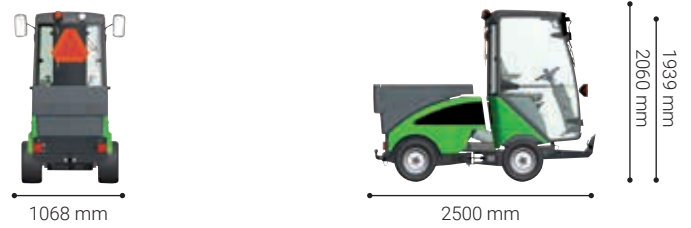

Load carrier - City Ranger 2260

Standard equipment:

- Lashing hooks** The load carrier has 4 lashing hooks to strap down tools etc.
- Light weight** Produced in PE plastic the load carrier is lightweight and easy to handle.
- Low loading height** Facilitates ergonomic loading reducing the strain on the back.

Technical specifications

Dimensions		
Length	mm	2500
Width	mm	1068
Height with cabin / roll bar (ROPS)	mm	1939 / 2060
Storage dimensions		
Length	mm	1185
Width	mm	880
Height	mm	585
Weights		
Weight with cabin / roll bar (ROPS) ¹⁾	kg	966 / 936
Payload with cabin / roll bar (ROPS)	kg	644 / 674
Weight (load carrier)	kg	26
Performance		
Platform, length	mm	820
Platform, width	mm	760
Platform, height	mm	68-200
Volume	l	95
Load carrying capacity, max.	kg	100
Loading height	mm	900
CE certified according to EU directive		

¹⁾ Includes: load carrier, 75 kg driver and 90% fuel capacity